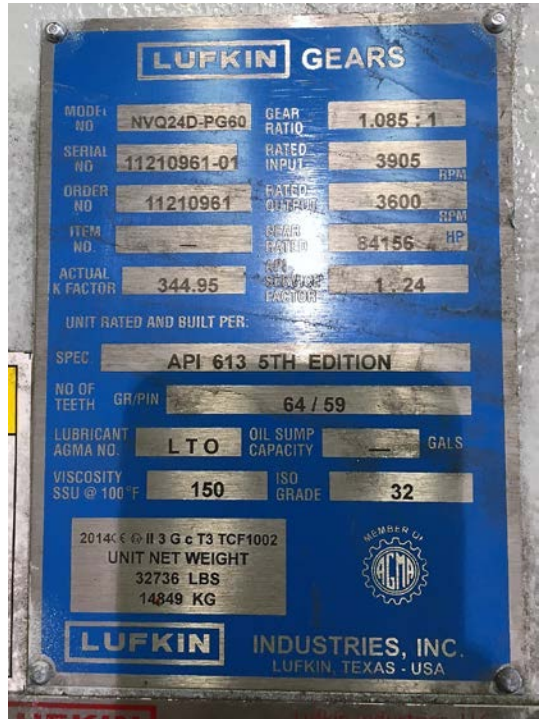

LM6000PG 60Hz. Reduction Gear

Condition: New, surplus, never used. Complete gear box and accessories.

MFG.	Lufkin
Year	2014
Input Speed	3905 RPM
Output Speed	3600 RPM
Ratio	1.085:1
HP Rating	84156

GE PN: 334A5064P0002